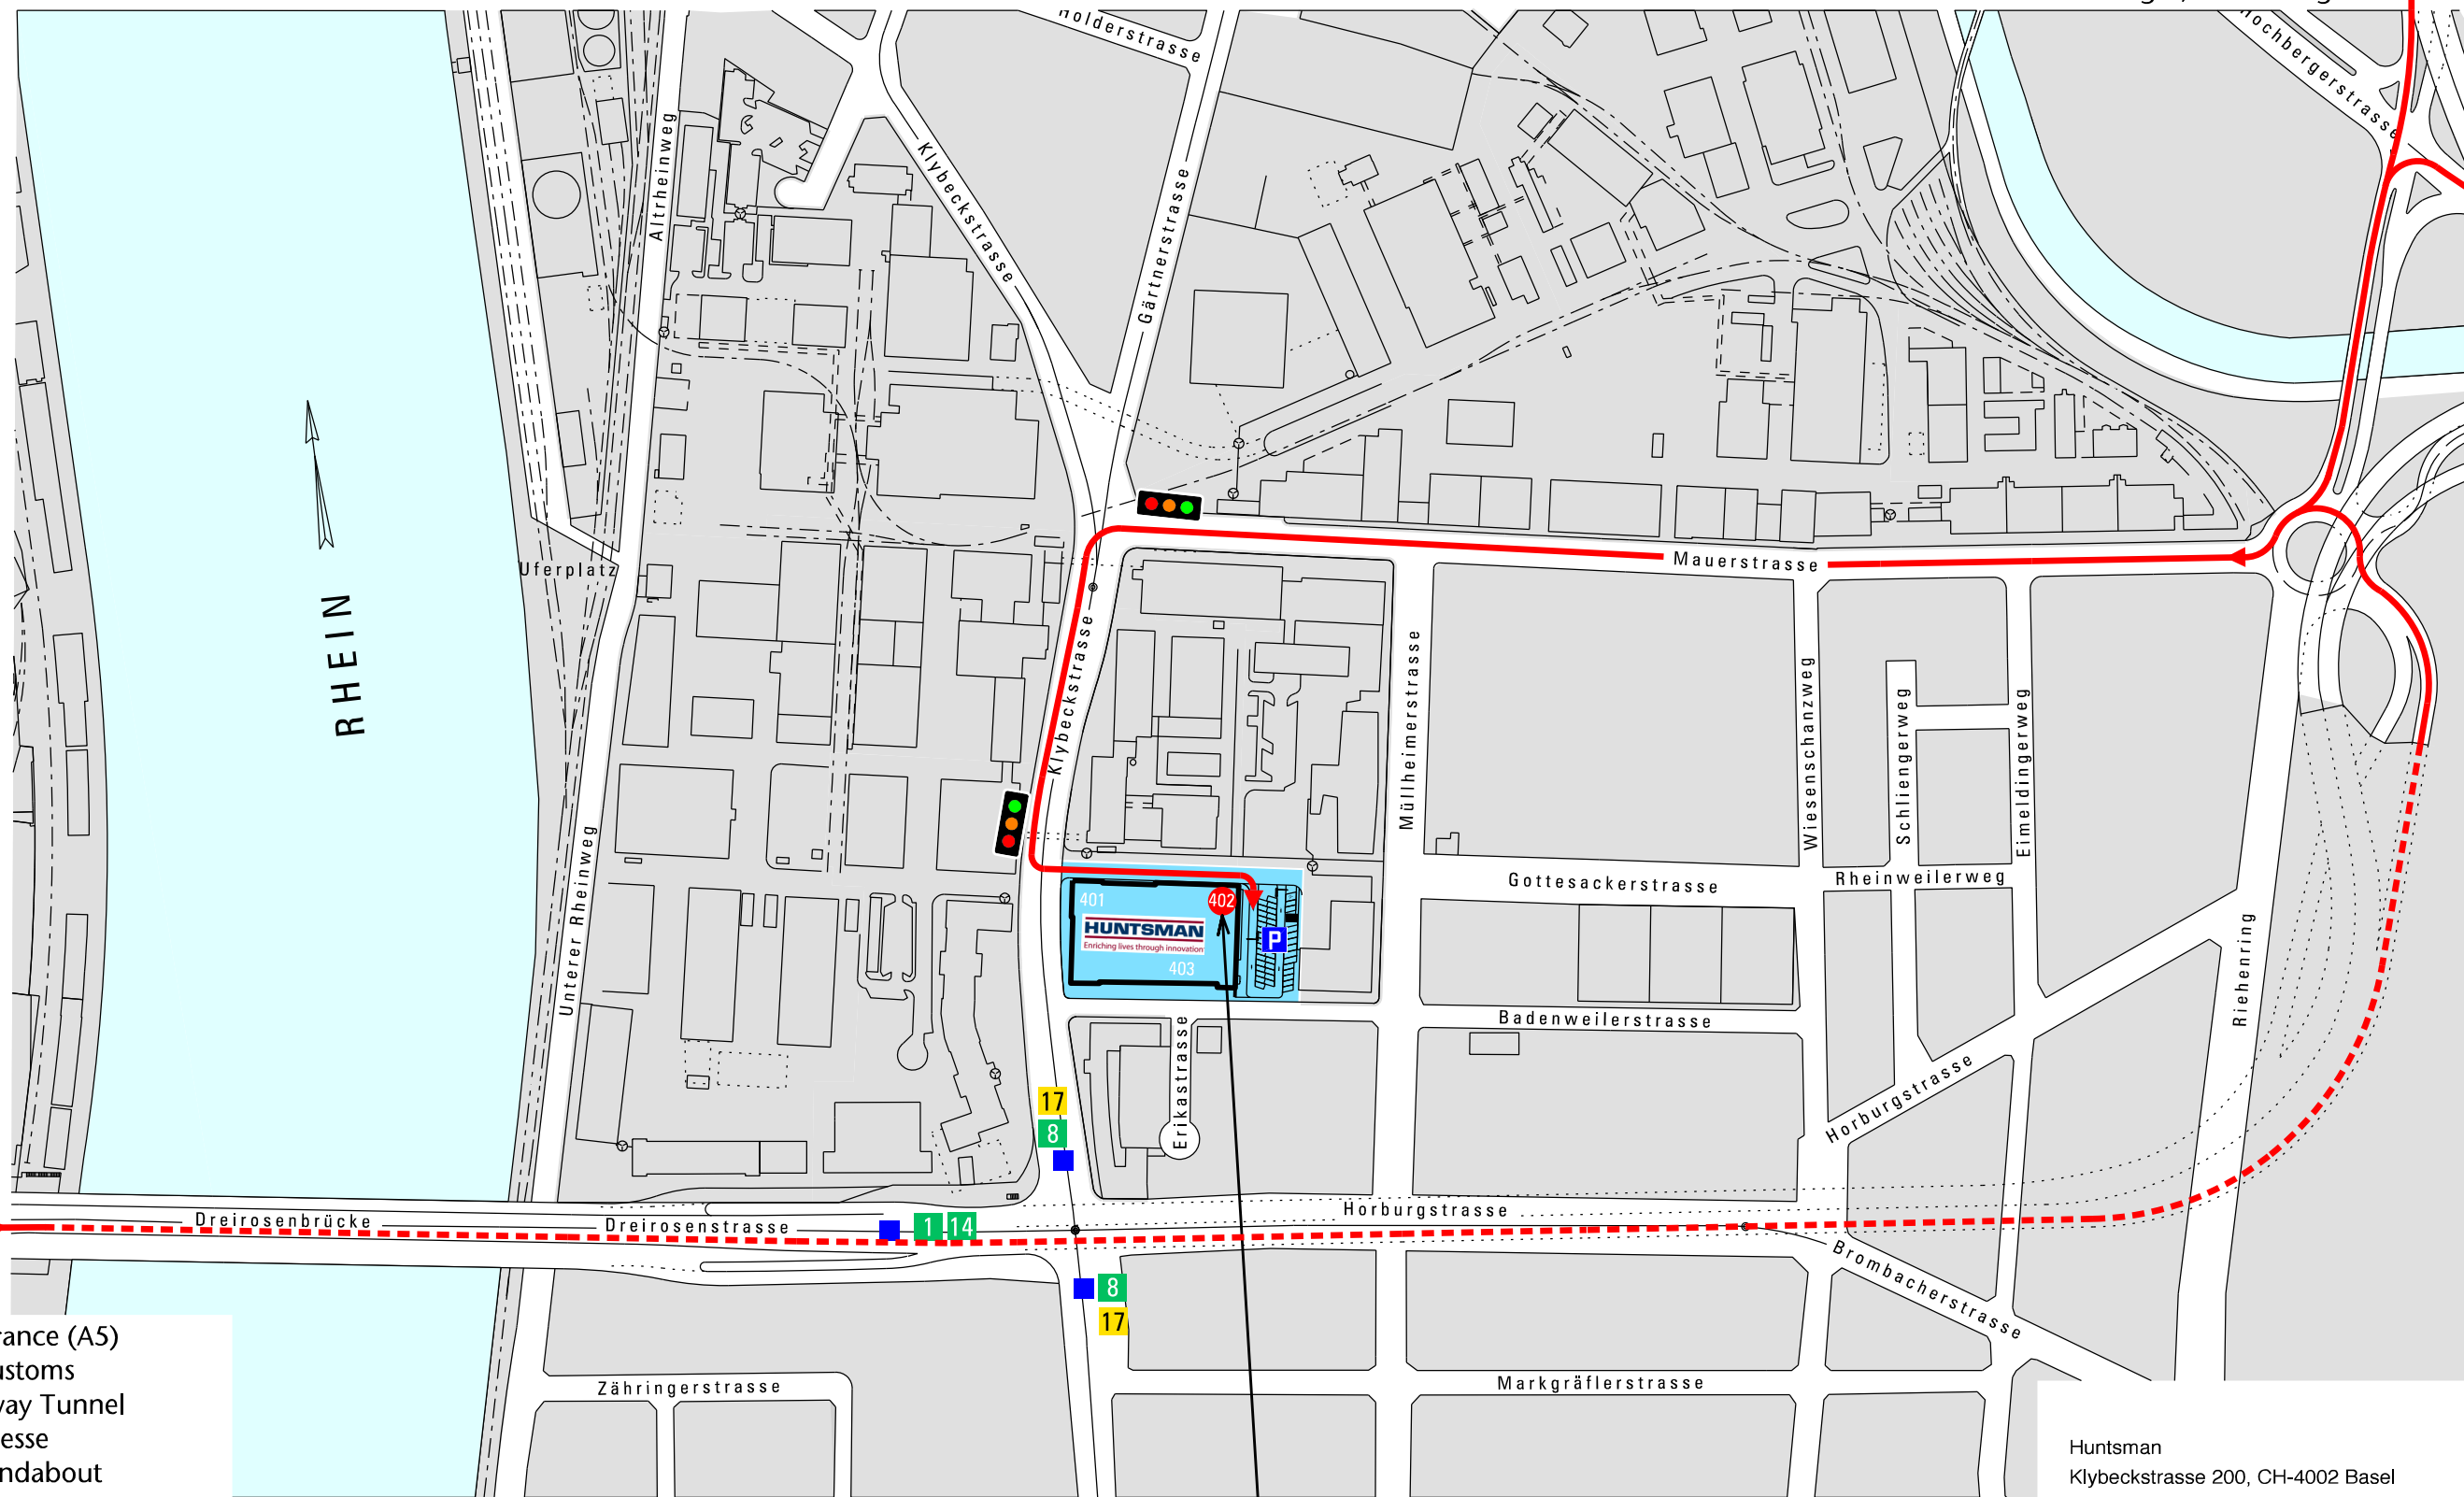

1. From Germany
2. Highway E4
   - After customs take first exit 5
   - Basel-Nord, Kleinhüningen
   - Mulhouse (F)
   - Euro Airport, St. Johann
   - In roundabout first right direction Dreirosenbrücke, Klybeck
   - at the traffic light turn left
   - at the next traffic light, turn left again

1. From Switzerland
2. Highway A2
   - Basel-Kleinhüningen Weil am Rhein
   - exit directly after tunnel
   - Basel-West, Flughafen
   - In roundabout first right direction Dreirosenbrücke, Klybeck
   - at the traffic light turn left
   - at the next traffic light turn left again

1. From France (A5)
2. After customs
3. Highway Tunnel
   - Exit Messe
   - In roundabout direction Dreirosenbrücke, Klybeck
   - at the traffic light turn left
   - at the next traffic light turn left again

Tramways nr.
1 8 14 17

■ Tramstops
Dreirosenbrücke

Reception: by private car, taxi, driver or public transportation, Please enter Building K-402.

Huntsman
Klybeckstrasse 200, CH-4002 Basel

KLYBECK AREA	February 2016
ACCESS ROAD PLAN	
Tel. +41/61/299 1111 Fax +41/61/299 1112	
weJ	

Please note:
on Swiss motorways a sticker (40,- SFr.) is mandatory
Validity: 1 calendar year